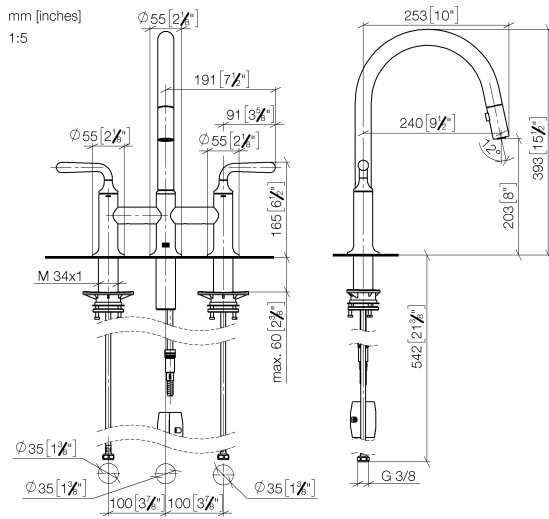

19 870 809

- 240mm projection
- pivotable spout 360°
- Optional swivel limiter available with swivel limiter set 12 823 970 90
- air-enriched flow and spray flow
- 1800 mm metal shower hose
- sprayface with anti-scaling system
- max. flow 8 l/min at 3 bar flow pressure
- lead-free
- This product can help a building meet the requirements of Green Building Rating Systems, e.g. LEED®, BREEAM®, DGNB

Recommended miscellaneous

Swivel limitation set -

12 823 970 90

Recommended miscellaneous

VAIA Dispenser with rosette - Chrome

82 434 809-00

19 870 809

### Flow rate chart

### Certificates

LGA\_38633.

Belgaqua\_24-005-  
27\_3.

19 870 809

Spare parts list

No.	Item Number	Name	Quantity used	Delivery time
1	90 28 22 397 00-00	spout	1	10
2	90 20 80 057 00-00	handle	2	10
3	90 12 12 232 00 90	fixing cap	2	2
4	90 90 03 130 00 90	top	1	2
5	04 30 11 040 00 90	fixing set	2	2
6	04 30 04 100 00 90	hose	2	2
7	04 21 50 010 00 90	accessories	1	2
8	04 30 02 120 00-00	hose	1	10
9	90 24 03 253 00 90	adaptor	1	2
10	04 28 20 067 00 90	pipe	1	2
11	90 90 03 131 00 90	top	1	2
12	90 18 40 317 00-00	shower	1	10