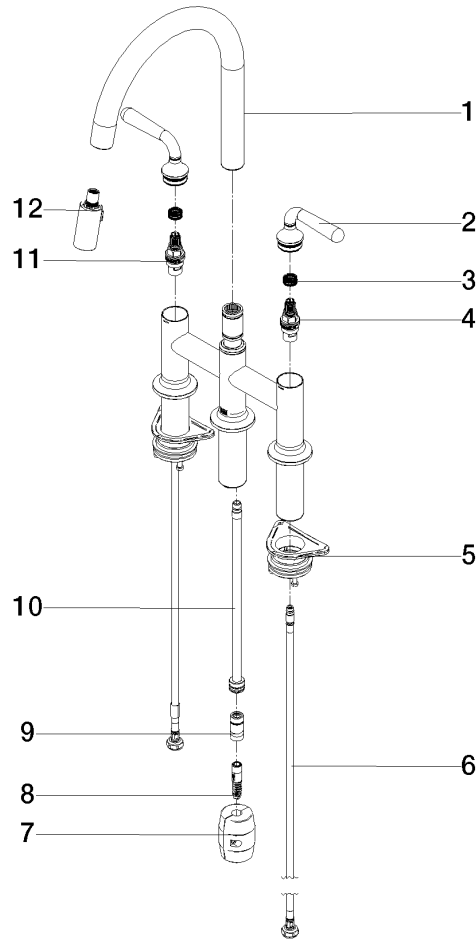

19 870 809

- 240mm projection
- pivotable spout 360°
- Optional swivel limiter available with swivel limiter set 12 823 970 90
- air-enriched flow and spray flow
- 1800 mm metal shower hose
- sprayface with anti-scaling system
- max. flow 8 l/min at 3 bar flow pressure
- lead-free
- This product can help a building meet the requirements of Green Building Rating Systems, e.g. LEED®, BREEAM®, DGNB

### Flow rate chart

### Certificates

LGA\_38633.

Belgaqua\_24-005-  
27\_3.

19 870 809

Spare parts list

No.	Item Number	Name	Quantity used	Delivery time
1	90 28 22 397 00-00	spout	1	10
2	90 20 80 057 00-00	handle	2	10
3	90 12 12 232 00 90	fixing cap	2	2
4	90 90 03 130 00 90	top	1	2
5	04 30 11 040 00 90	fixing set	2	2
6	04 30 04 100 00 90	hose	2	2
7	04 21 50 010 00 90	accessories	1	2
8	04 30 02 120 00-00	hose	1	10
9	90 24 03 253 00 90	adaptor	1	2
10	04 28 20 067 00 90	pipe	1	2
11	90 90 03 131 00 90	top	1	2
12	90 18 40 317 00-00	shower	1	10