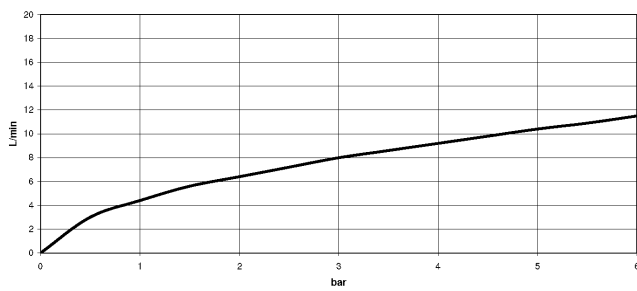

19 870 809

- 240mm projection
- pivotable spout 360°
- Optional swivel limiter available with swivel limiter set 12 823 970 90
- air-enriched flow and spray flow
- 1800 mm metal shower hose
- sprayface with anti-scaling system
- max. flow 8 l/min at 3 bar flow pressure
- lead-free
- This product can help a building meet the requirements of Green Building Rating Systems, e.g. LEED®, BREEAM®, DGNB

### Flow rate chart